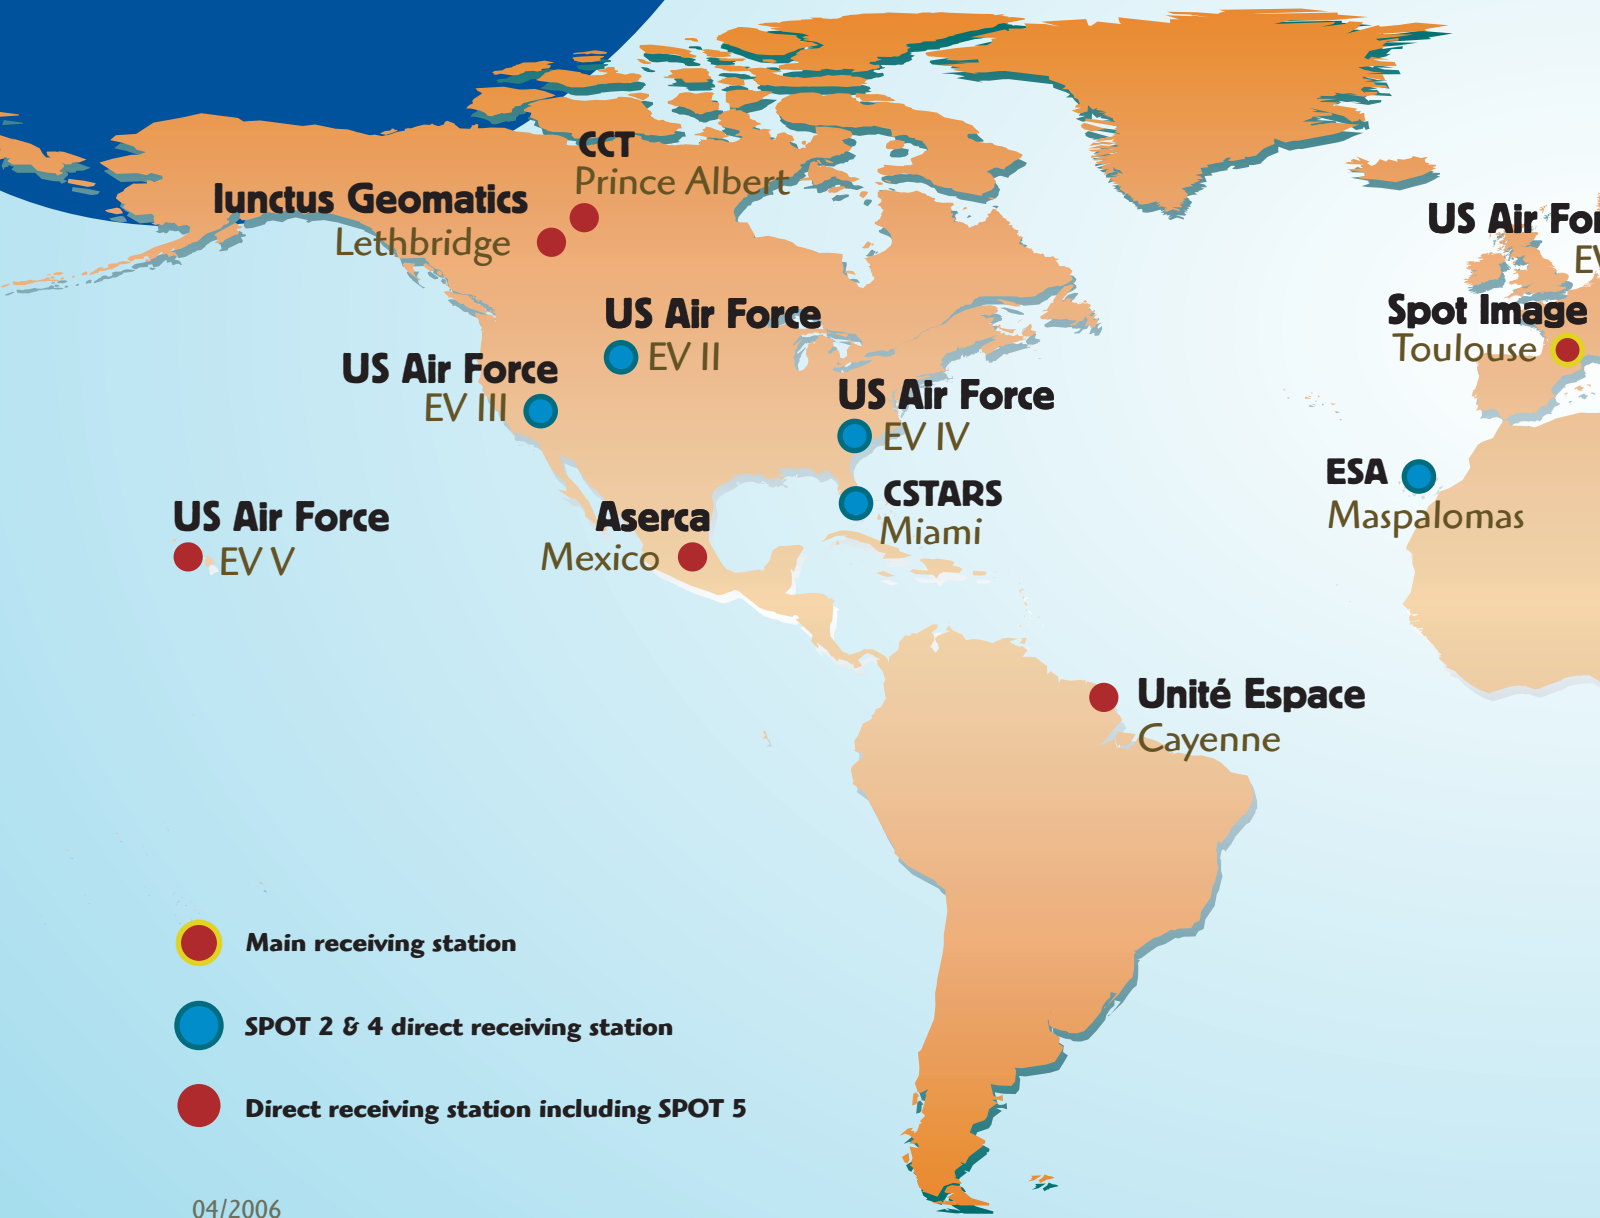

Station special issue

STATIONS

30 STATIONS

■ The number of SPOT receiving stations has continued to grow over the years, today forming a network of partners to which Spot Image offers direct data reception from a multisatellite line-up, with the SPOT, ERS/Envisat and FORMOSAT-2 satellites, and soon KOMPSAT-2. The most effective way of shortening and controlling the acquisition-production-delivery cycle is to receive satellite data locally in response to customers' specific application requirements.

- Main receiving station
- SPOT 2 & 4 direct receiving station
- Direct receiving station including SPOT 5

04/2006

AROUND THE GLOBE